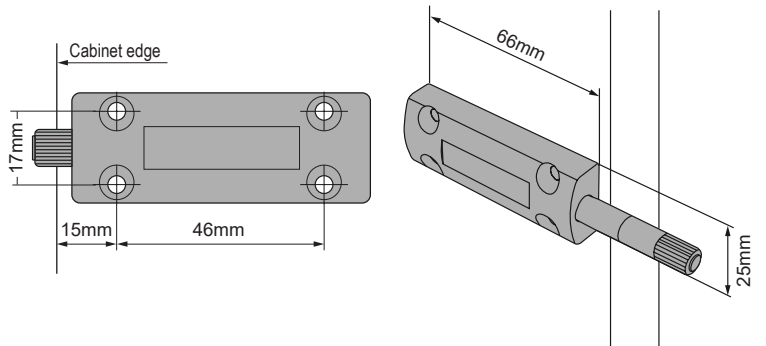

CABINET DOOR DAMPERS

PUSH TO OPEN CABINET DOOR DAMPERS

TCH-512021

Mini Push to Open Cabinet Door Dampers

TCH-512022

Maxi Push to Open Cabinet Door Dampers

TCH-512023

Fixed on Push to Open Cabinet Door Dampers

TCH-512024

Stainless Push to Open Cabinet Door Dampers