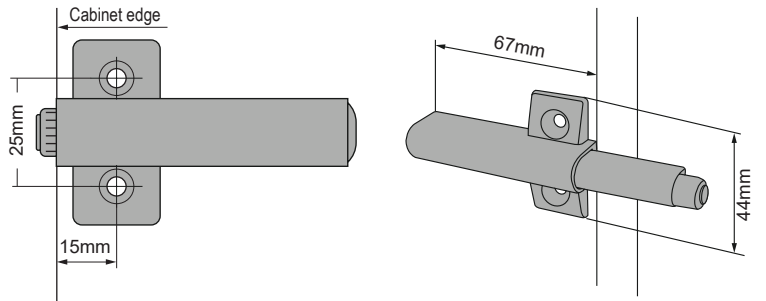

CABINET DOOR DAMPERS

PUSH TO OPEN CABINET DOOR DAMPERS

TCH-512021

Mini Push to Open Cabinet Door Dampers

TCH-512022

Maxi Push to Open Cabinet Door Dampers

TCH-512023

Fixed on Push to Open Cabinet Door Dampers

TCH-512024

Stainless Push to Open Cabinet Door Dampers