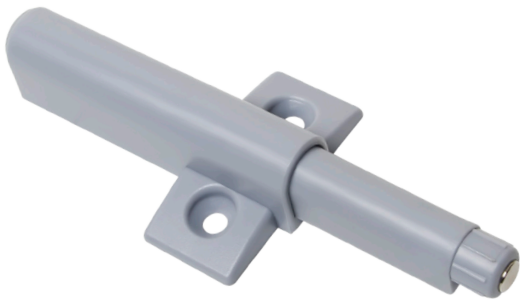

CABINET DOOR DAMPERS

PUSH TO OPEN CABINET DOOR DAMPERS

TCH-512021

Mini Push to Open Cabinet Door Dampers

TCH-512022

Maxi Push to Open Cabinet Door Dampers

TCH-512023

Fixed on Push to Open Cabinet Door Dampers

TCH-512024

Stainless Push to Open Cabinet Door Dampers