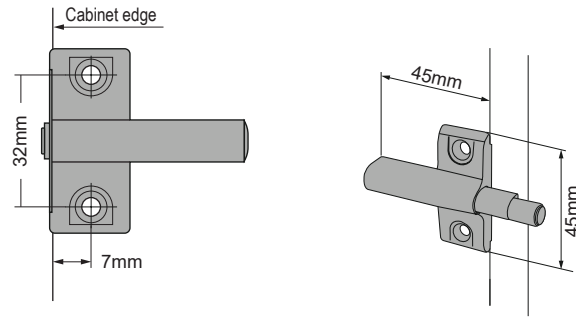

CABINET DOOR DAMPERS

PUSH TO OPEN CABINET DOOR DAMPERS

TCH-512021

Mini Push to Open Cabinet Door Dampers

TCH-512022

Maxi Push to Open Cabinet Door Dampers

TCH-512023

Fixed on Push to Open Cabinet Door Dampers